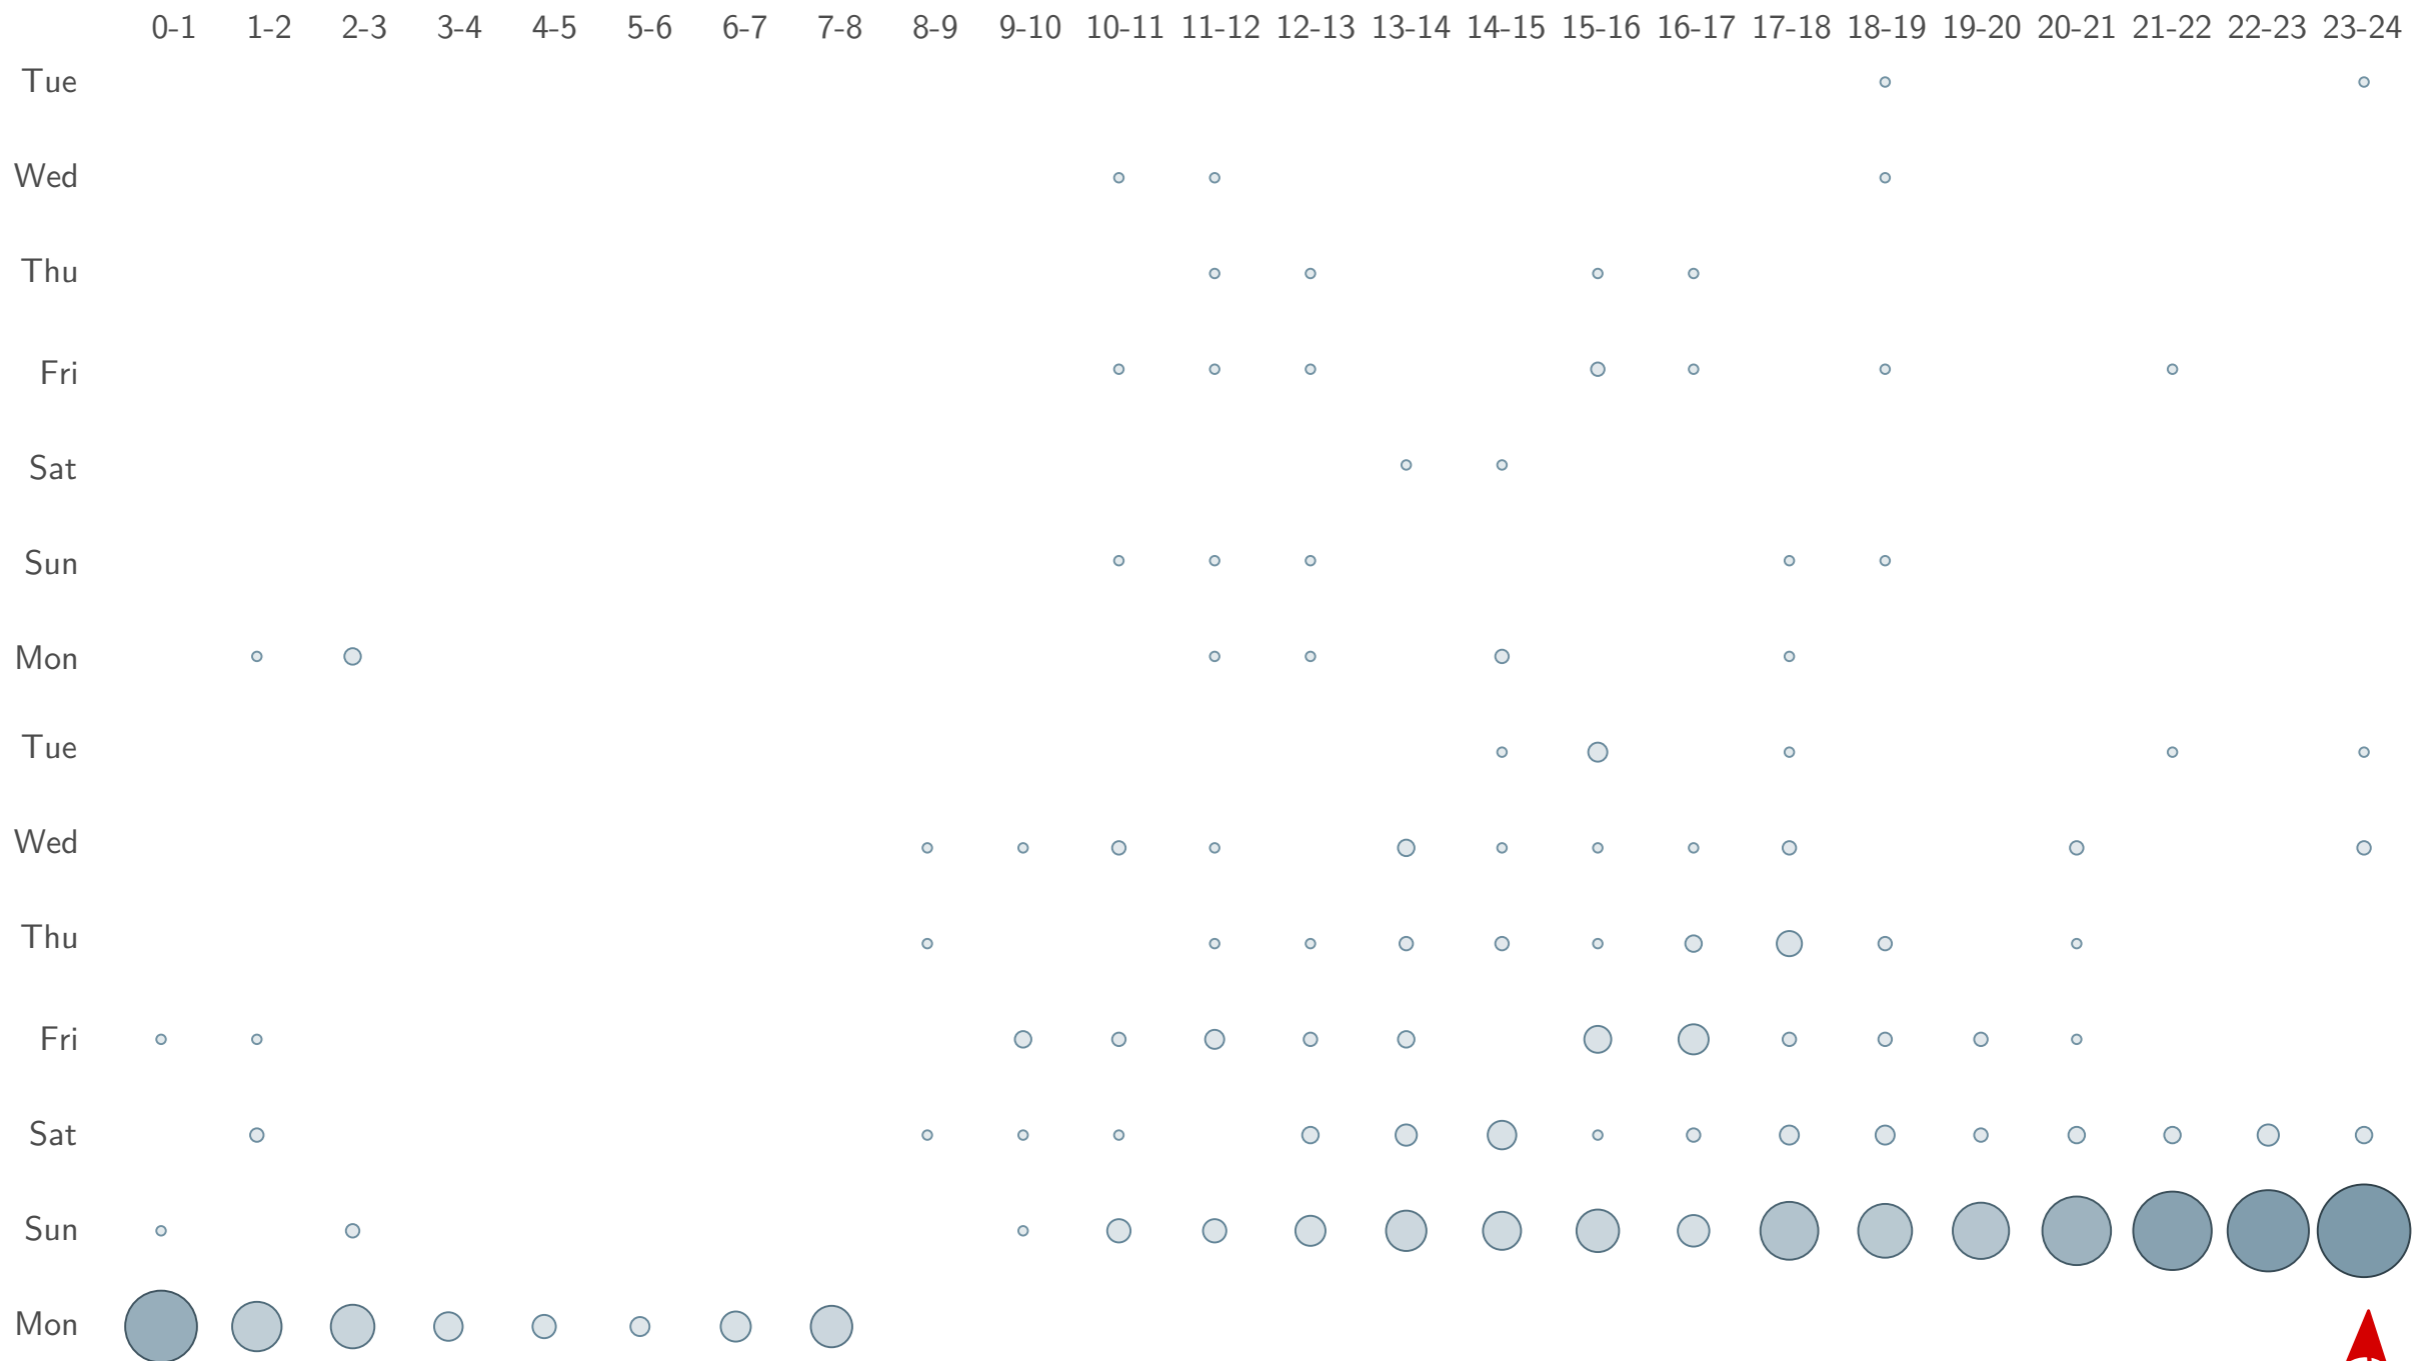

Two weeks to complete an assignment. Deadline: Monday 8⁰⁰AM.

When do students hand in their submission?

Maximum: ~9 % of all students submitted their solution in the hour before midnight